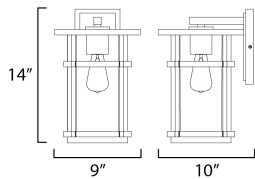

**MEASUREMENTS**

DIMENSION : 9" W x 14" H x 10" Ext  
 BACK PLATE : 4.75" W x 8" H x 10" HCO  
 HANGING WEIGHT : 4.4 lb

**LAMPING**

INPUT VOLTAGE : 120V  
 BULB : 1 x 60W Incandescent E26 Medium , 60W Total  
 BULB INCLUDED : (Not Included)  
 DIMMABLE : Y